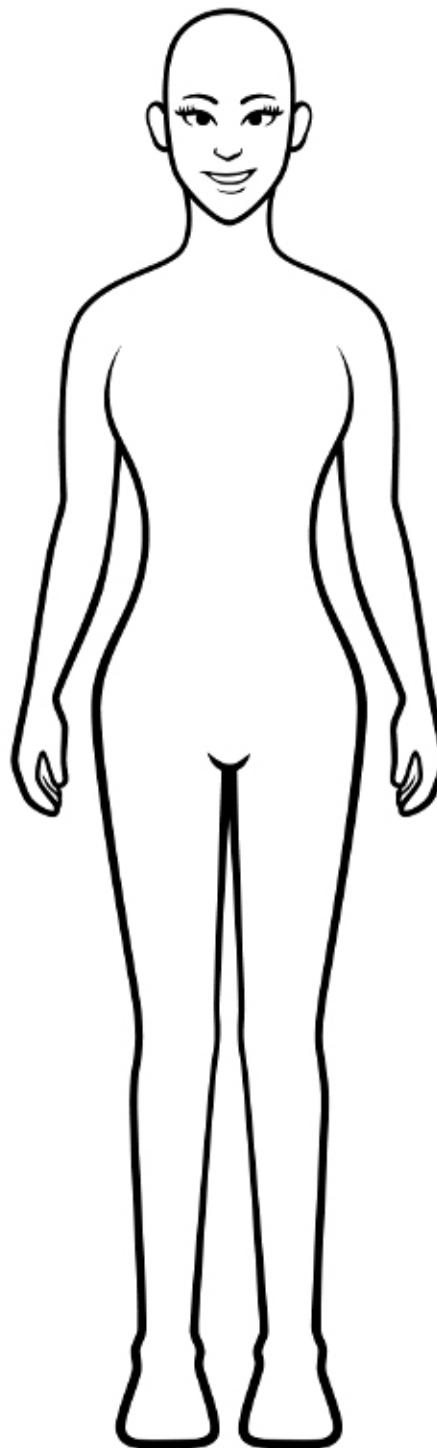

Roaring Rockets Earth-woman character sheet

STATISTICS

INTELLIGENCE (INT):

STRENGTH (STR):

DEXTERITY (DEX):

Looks (LKS):

STEREOTYPE

CHARACTER NAME:

FIGURED STATS

Body:

STUN:

HIT ROLL:

PUNCH:

Skills

FAINT RESISTANCE:

RUN IN HEELS:

MAKEUP:

HAIRSTYLING: